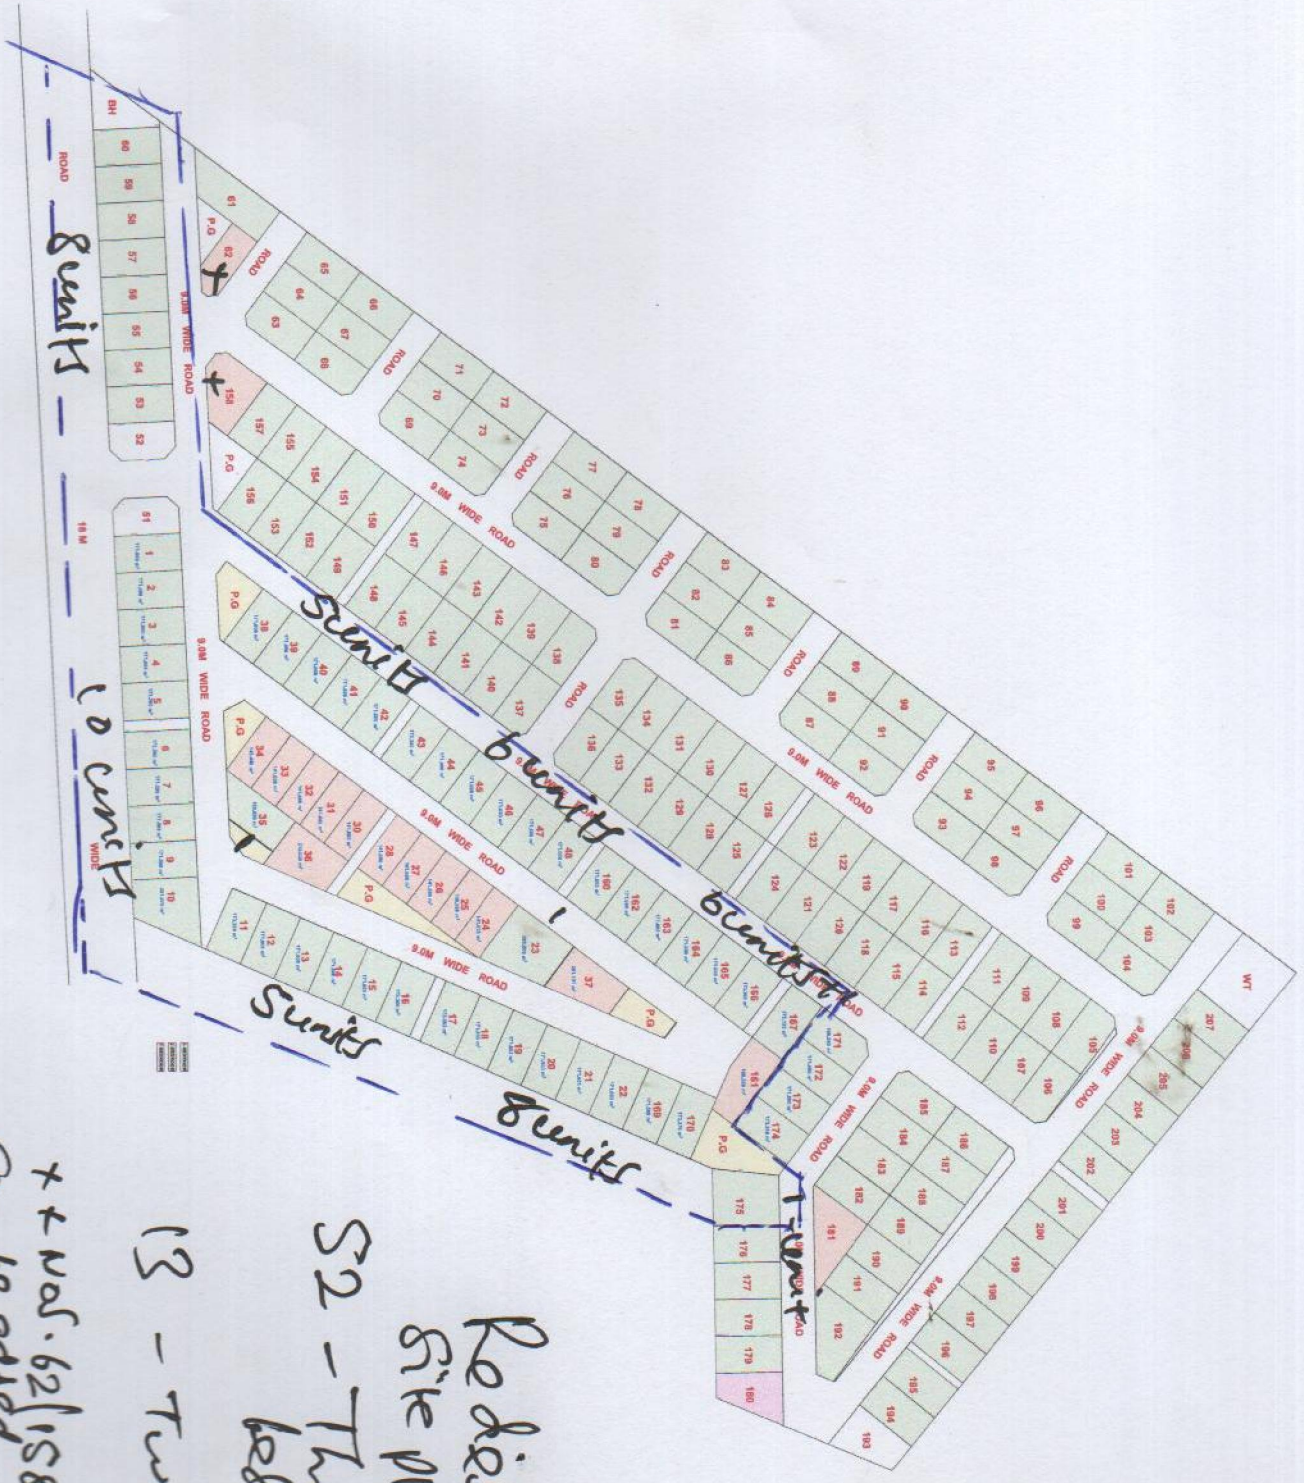

PROPOSED FADHILI HOMES

SITE PLAN

Redesigned
Site Plan

S2 - Three
bedroom unit

S1 - Two bedroom
unit

+ + Vol. 62/158
Can be added
as an extra 2 bedroom unit

Consultants
THIRD DESIGN STUDIO